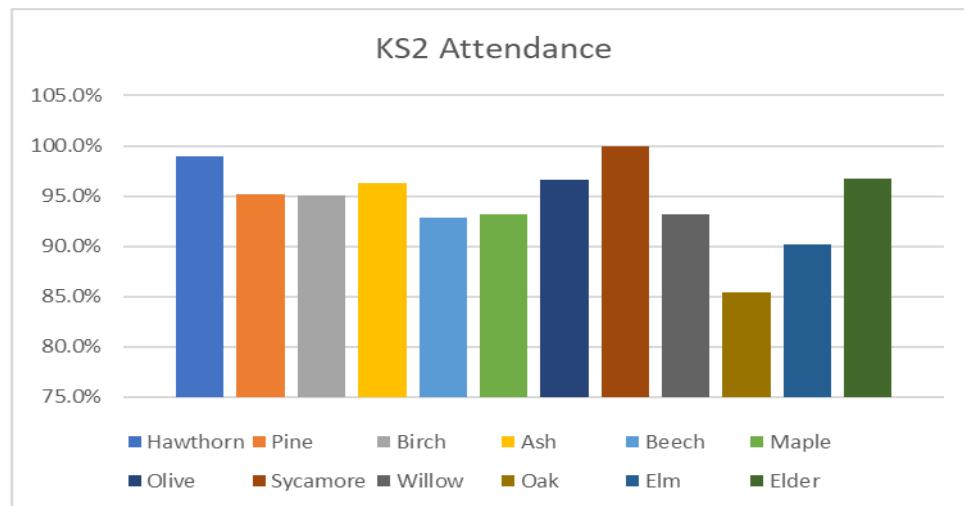

Whole school attendance for the week—1 94.8% (target-96%)

Attendance Traffic Lights