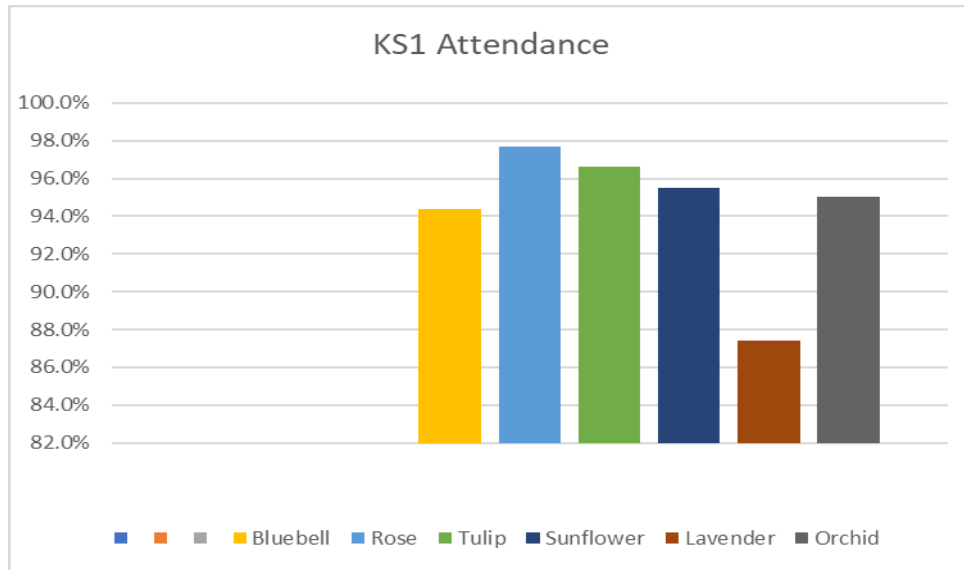

Whitmore Attendance Matters Newsletter

Whole school attendance for the week—1 94.8% (target-96%)